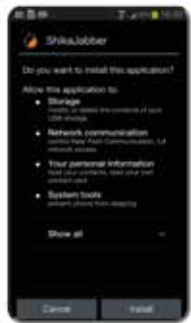

Anyone can host Shika Moto in your community and anyone can join in for free!

If you have ShikaMoto you can:

- Use the free app ShikaJabber to chat to anyone on your contact list as much as you like
- Share pictures, files or documents at no cost!
- Visit your community page online
- Post adverts
- Find out the latest news and events in your community
- Go online to get information
- Take ownership of your community

*If you don't have a
Shika Moto network,
then contact us so we
can get you one.*

Want to find out more about Shika Moto? Want to create your own free wireless community? Call us on XXXX and we will tell you how...

What is Shika Moto?

Shika Moto is a network which allows you to access the internet, chat with friends, find a job, sell your services and build a business - all without needing data or airtime!

What do I need?

An Android, Windows or BlackBerry phone with Wi-Fi

Is that all?

YES!

SHIKA MOTO

Contact us to find out more about how you can team up with Shika Moto to create something extraordinary:

+27 (0) 11 788 1289   +27 (0) 11 788 1278   info@mma.org.za

Suite no.2, 22 Art Centre, 6th Street, Parkhurst (Johannesburg)

SHIKA MOTO

*Bringing you the
freedom of the digital era*